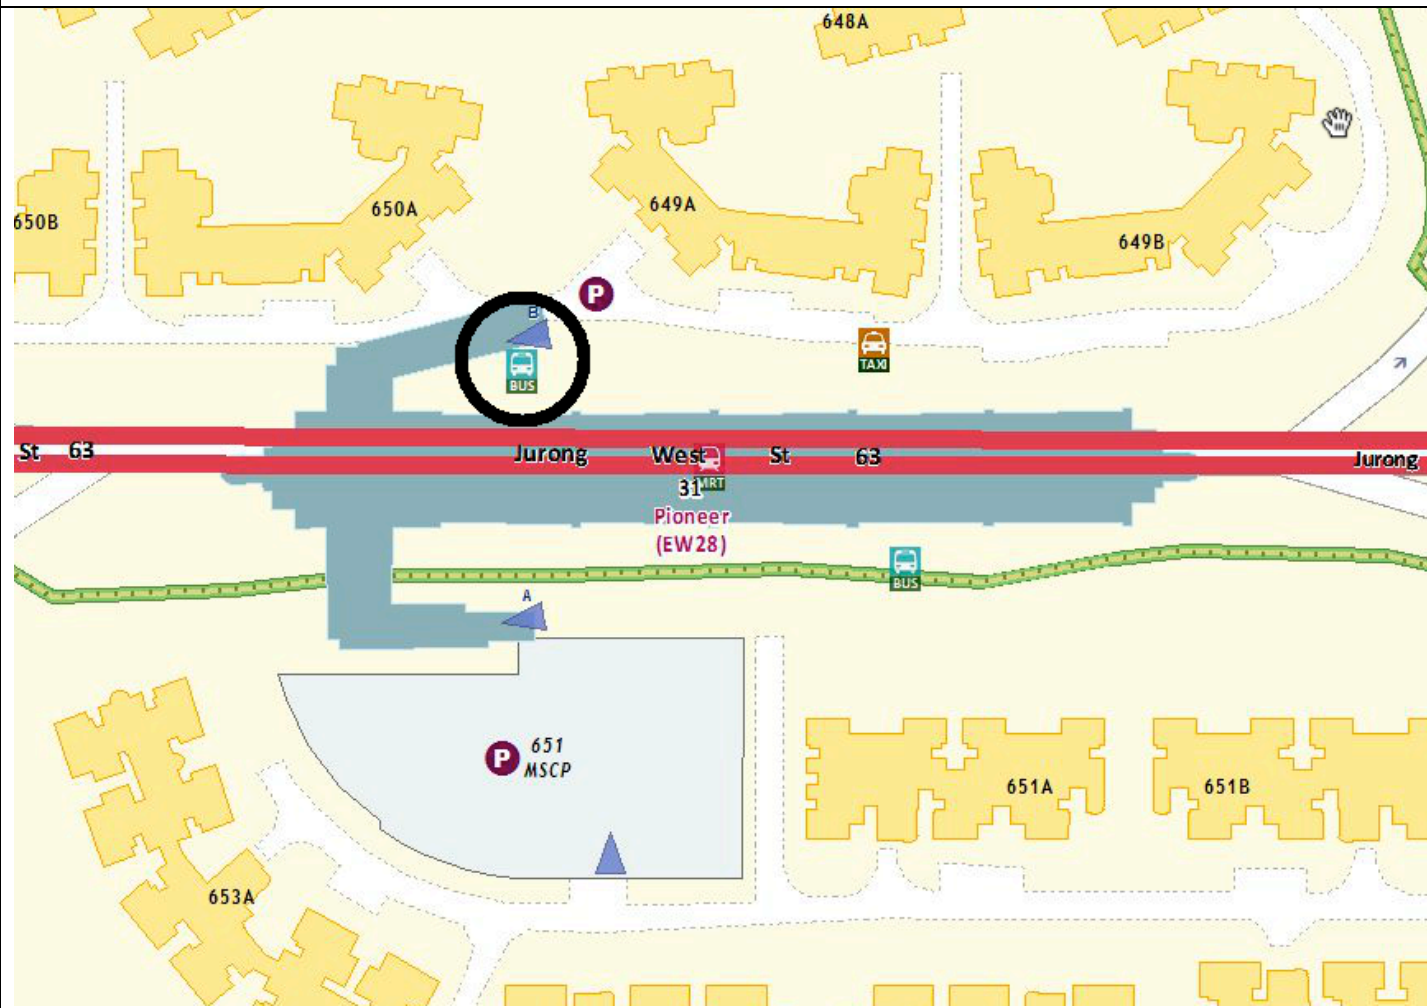

MRT STATION: PIONEER MRT

Boarding Time	Departure Time
---------------	----------------

32km

<i>0315 hrs</i>	<i>0320 hrs</i>
-----------------	-----------------

Legend:

O - Waiting Point

At the bus stop facing the direction of Boon Lay MRT

Map reproduced from OneMap